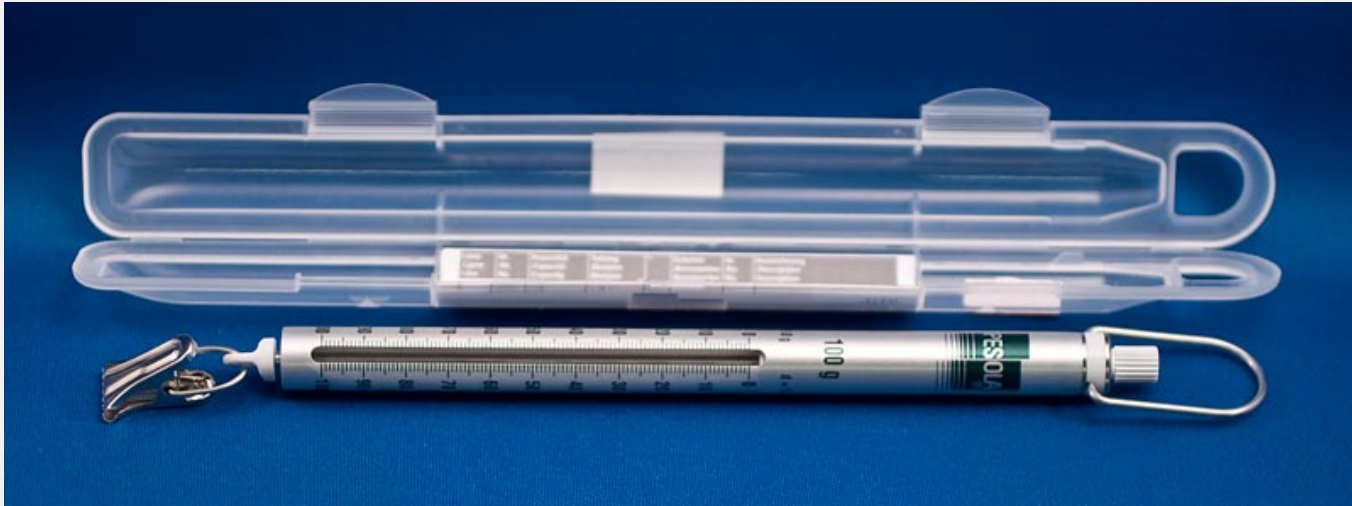

PESOLA SCALE