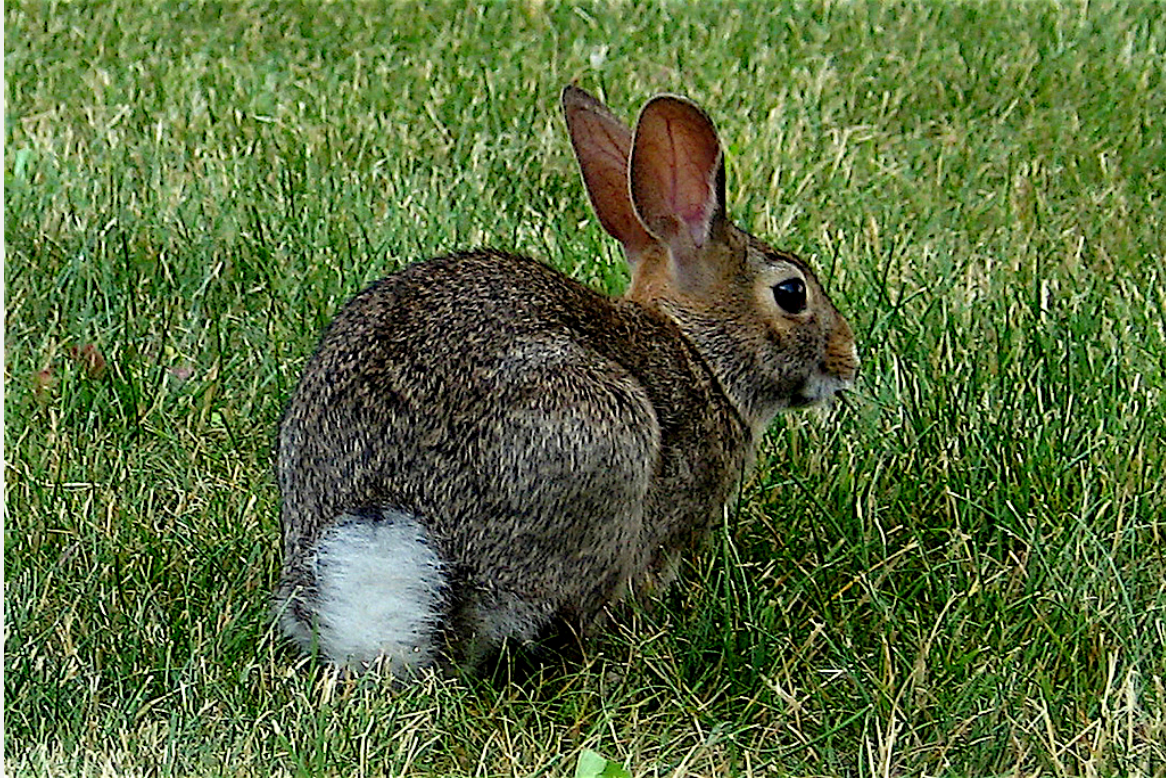

Black wings, brown fur, tail
membrane without fur

BOBCAT

Characteristics

Tail short and black only at tip, ear tufts short, white spot behind each ear

COYOTE

Characteristics

Resembles medium-sized dog, body
grizzled-gray or reddish-gray, tail
often with black tip

EASTERN COTTONTAIL

Characteristics

Large white hind feet; long narrow ears; cotton-ball shaped tail, white below; neck rusty-reddish color; body fur speckled brownish and grayish

EASTERN FOX SQUIRREL

Characteristics