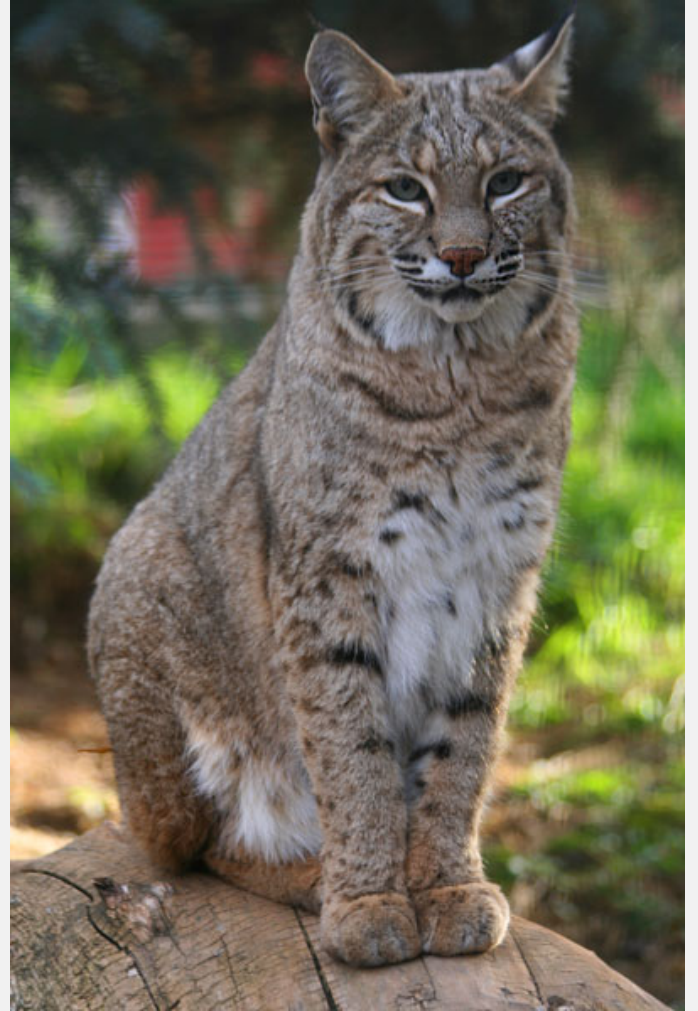

WILD TURKEY

Characteristics

Large size, naked head, modified feathers (beard) on breast, iridescent body feathers

WOOD DUCK

Characteristics

Glossy iridescent body, head with large crest, reddish-brown breast

YELLOW-RUMPED WARBLER

Characteristics

Yellow rump, yellow throat, yellow crown, black breast

BEAVER

Characteristics

Large, broad, and flattened tail; fur brown and thick; hind feet webbed

BIG BROWN BAT

Characteristics

Black wings, brown fur, tail
membrane without fur

BOBCAT

Characteristics

Tail short and black only at tip, ear tufts short, white spot behind each ear

COYOTE

Characteristics

Resembles medium-sized dog, body
grizzled-gray or reddish-gray, tail
often with black tip

EASTERN COTTONTAIL

Characteristics

Large white hind feet; long narrow ears; cotton-ball shaped tail, white below; neck rusty-reddish color; body fur speckled brownish and grayish

EASTERN FOX SQUIRREL

Characteristics